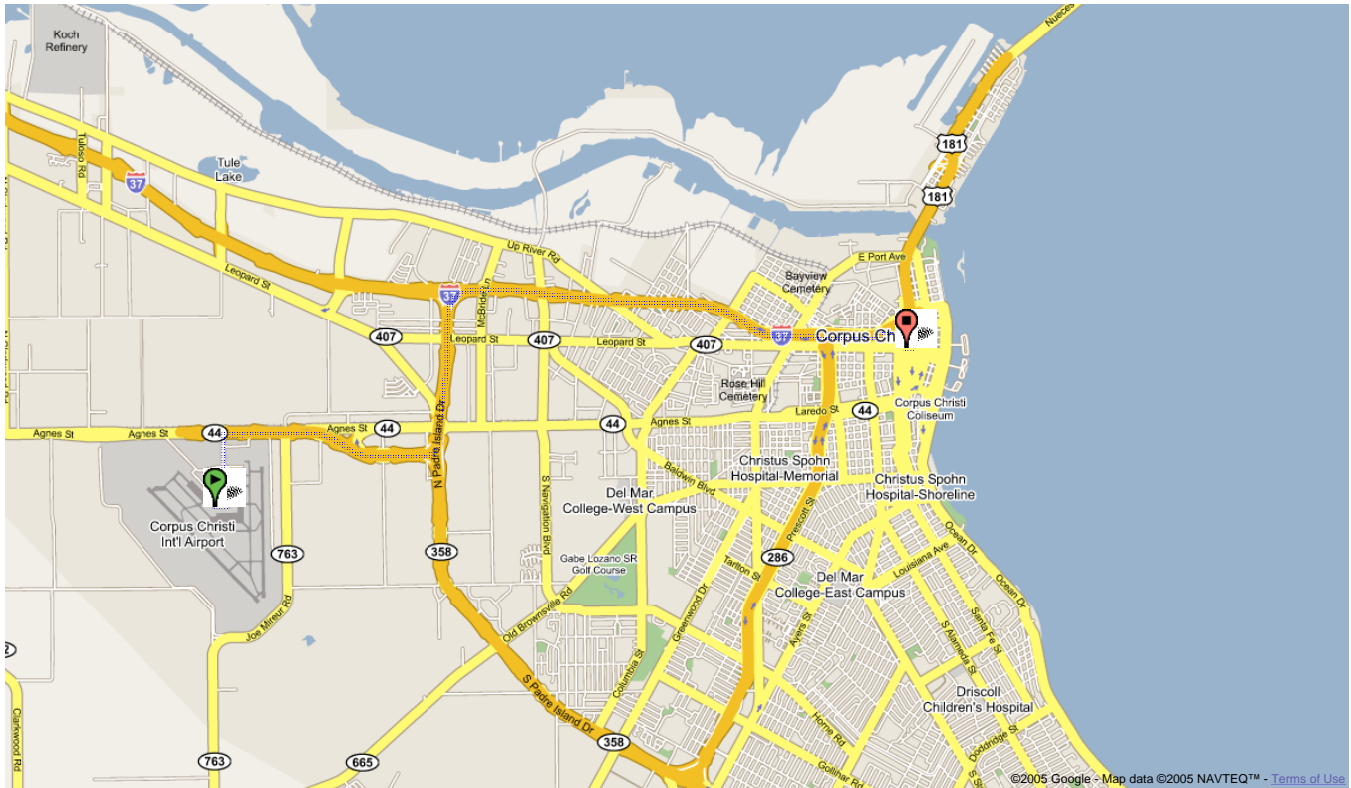

Start address: **Corpus Christi Airport-Crp**
1000 International Blvd, Corpus Christi, TX 78406
 End address: **711 N Carancahua St**
Corpus Christi, TX 78401
 Distance: **9.0 mi (about 12 mins)**

1.	Head southeast from International Dr - go 0.8 mi
2.	Turn right at Agnes St/TX-44 E - go 0.2 mi
3.	Take the TX-44 E ramp to Padre Island (TX-358)/Shoreline Blvd (I-37) - go 1.7 mi
4.	Take the TX-358 W ramp to Shoreline Blvd (I-37) - go 1.4 mi
5.	Take the I-37 S ramp to Shoreline Blvd - go 4.2 mi
6.	Take the Buffalo St exit 1A - go 0.2 mi
7.	Bear right at Buffalo St - go 0.3 mi
8.	Turn right at N Upper Broadway St - go 0.1 mi
9.	Turn right at Leopard St - go 0.1 mi
10.	Turn right at N Carancahua St - go 64 ft

These directions are for planning purposes only. You may find that construction projects, traffic, or other events may cause road conditions to differ from the map results.

Map data ©2005 NAVTEQ™, Tele Atlas